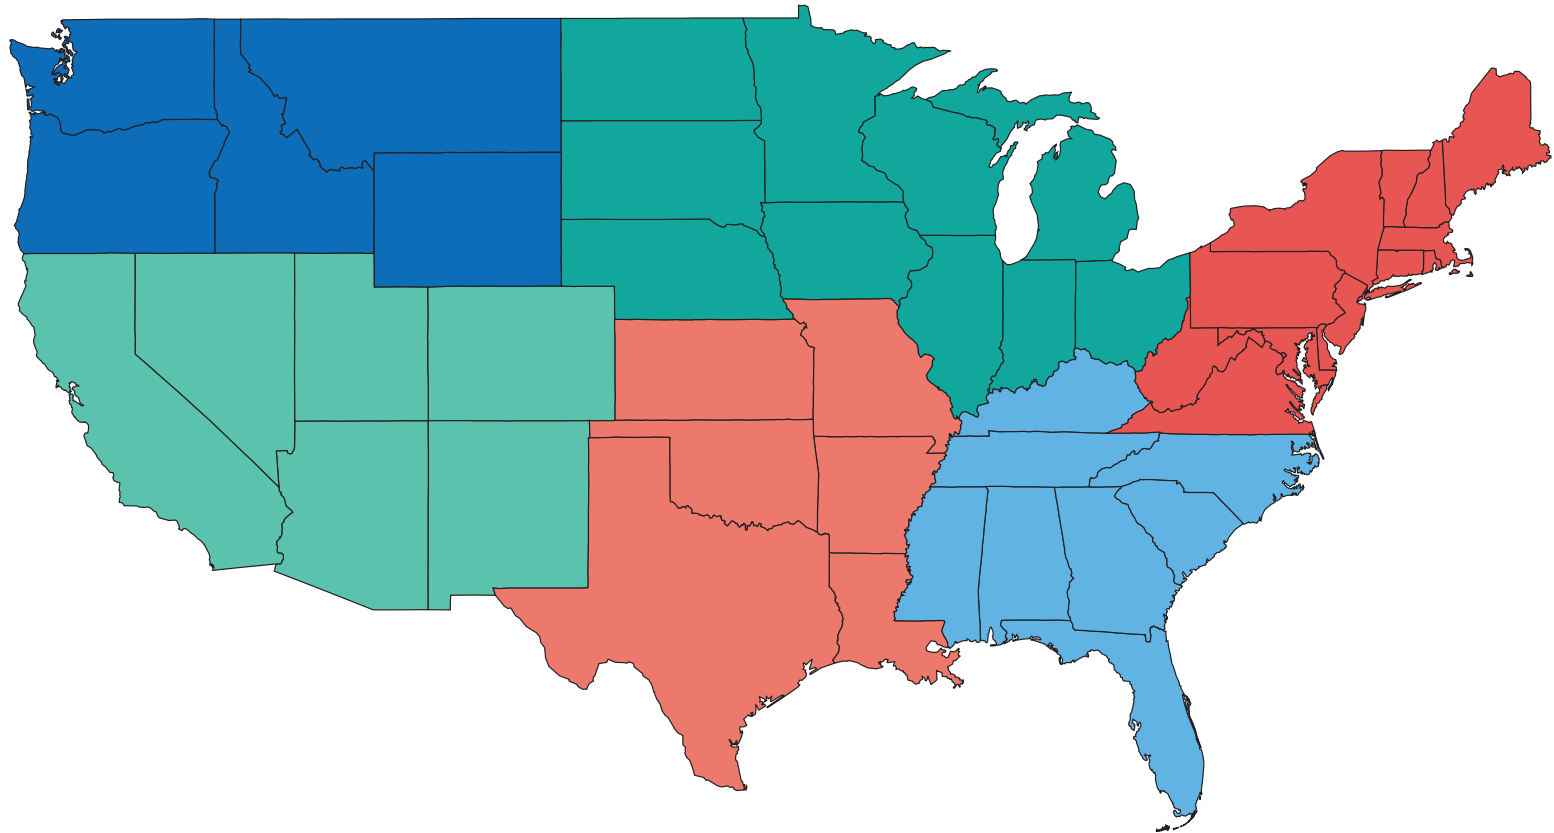

# select

TRAVELER

## REGIONAL CIRCULATION

● Northeast .....	777
● Southeast .....	912
● Midwest .....	1,399
● South-Central .....	1,038
● Northwest .....	157
● Southwest .....	<u>394</u>
Total: .....	<b>4,677</b> *Buyers Only