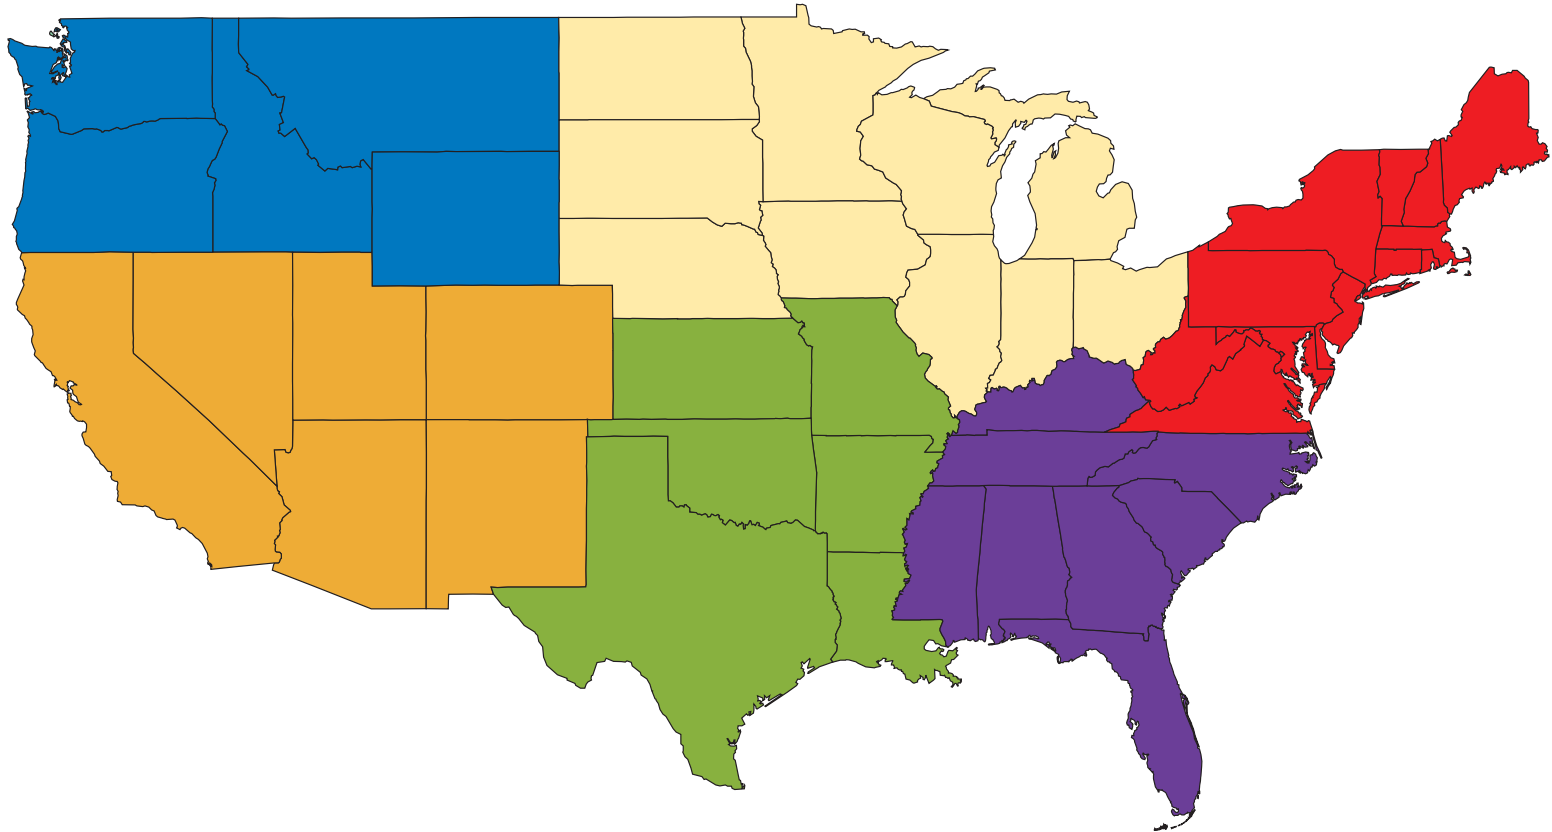

select

TRAVELER

Regional Circulation

● Northeast.....	806
● Southeast.....	952
● Midwest.....	1,522
● South-Central.....	1,134
● Northwest.....	170
● Southwest.....	419
Total:.....	5,003 Buyers Only